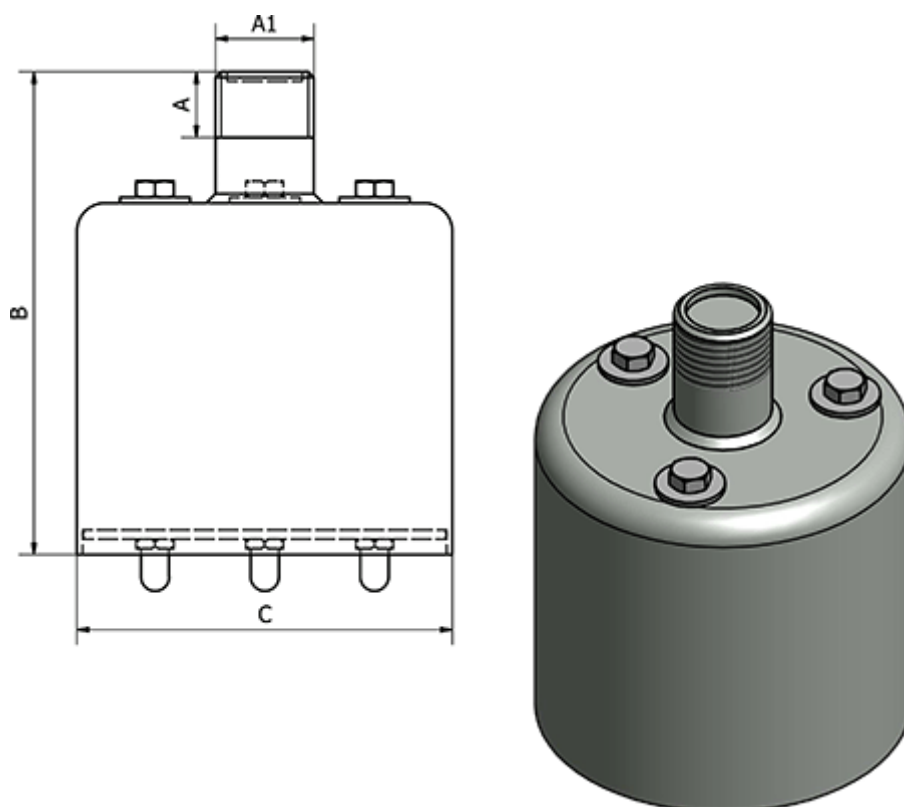

Data Sheet

Article number: 5865701

Description: Silencers with Hi-flow 570-1, - G 1/2"
Silencer With Hi-Flow

Measures

| | |
|-----------|----------|
| A | = 14 |
| B | = 103 |
| C | = 80 |
| Thread A1 | = G 1/2" |